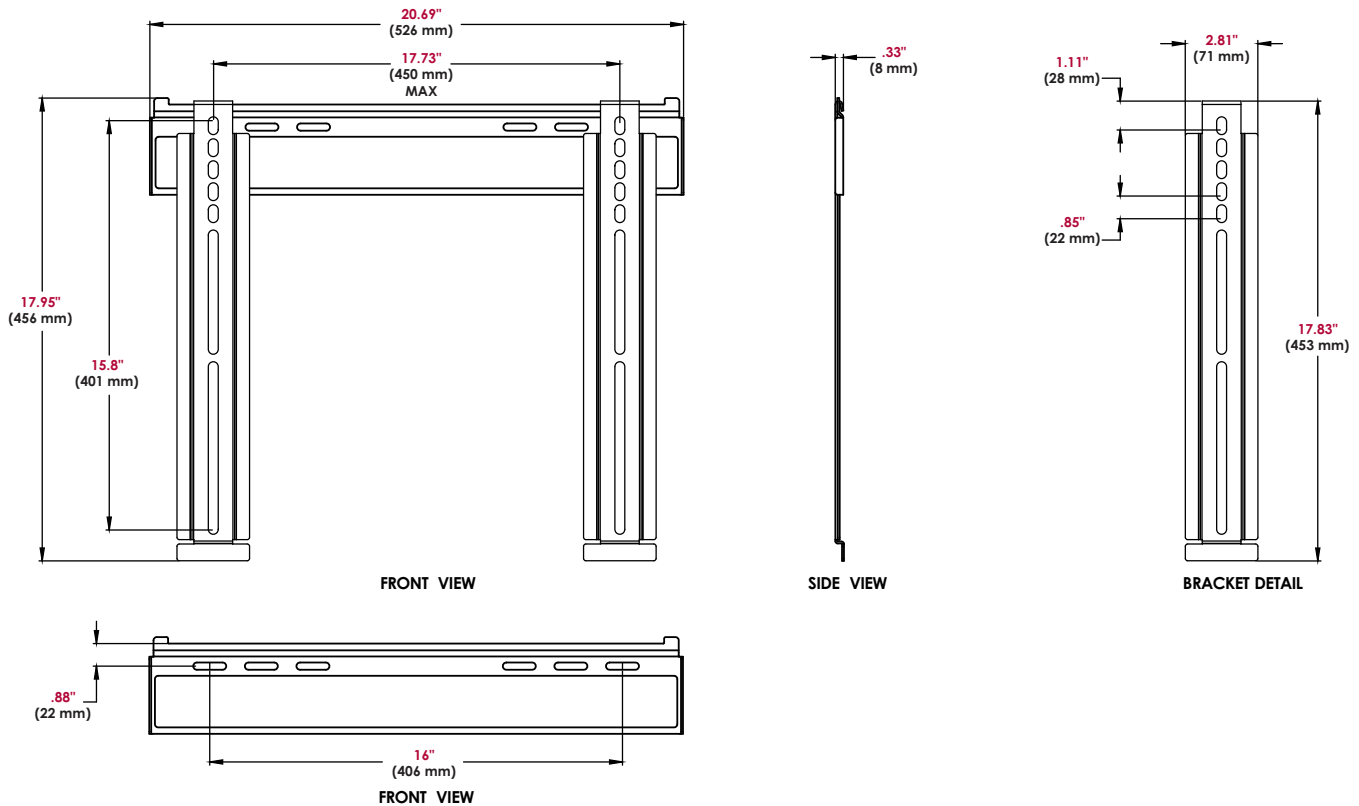

Package Specifications

	PACKAGE SIZE (W x H x D)	PACKAGE SHIP WEIGHT	PACKAGE UPC CODE	PACKAGE CONTENTS	UNITS IN PACKAGE
SUF640P	22.375" x 2.375" x 5.25" (568 x 60 x 133 mm)	4.7 lb (2.2 Kg)	735029258353	Wall plate, universal screen adapters, mounting and screen attachment hardware	1

Accessories

ACC215: Metal Stud Accessory Kit

NOTE: Screen Compatibility Requirements

Designed exclusively for use with ultra-thin screens 2" (51 mm) deep or less

All dimensions = inch (mm)

- The screen does not require any additional heat ventilation room than 0.33" (8 mm). Please refer to the manufacturer's requirements for mounting your screen on the wall.
- The screen must have a flat mounting surface, or the mounting holes need to be on the furthest back surface of the screen.
- Input/Output connection must be properly orientated to accommodate mounting 0.33" (8 mm) from the wall.