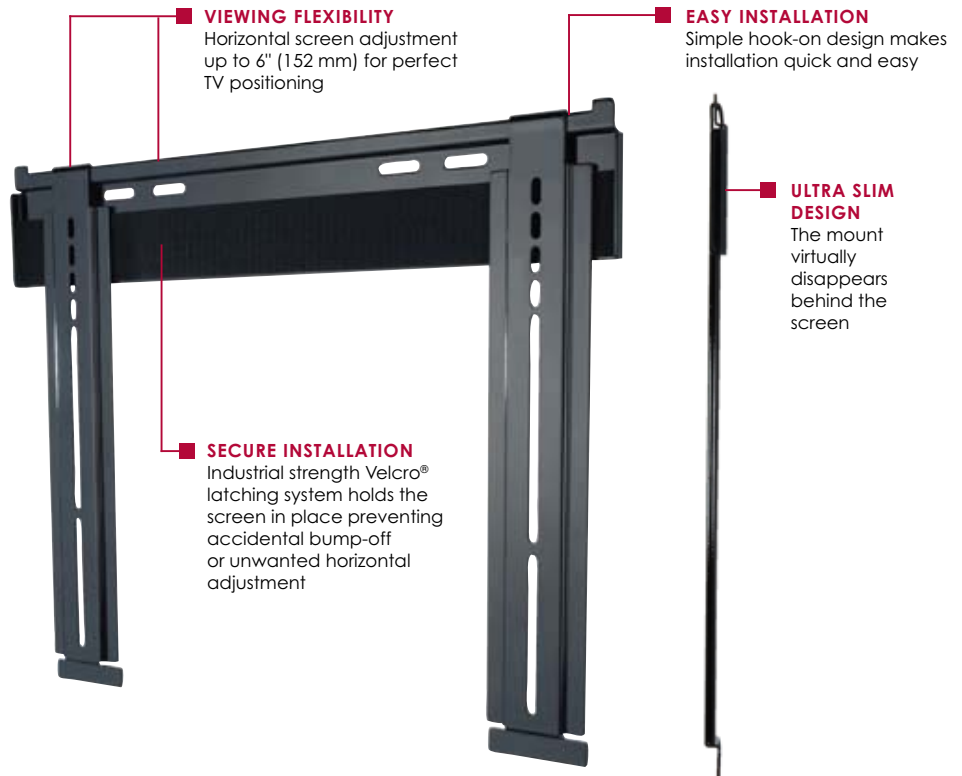

SUF640P

Universal Ultra Slim Flat Wall Mount

For 23" to 46" Ultra-thin Flat Panel Screens*

The world's slimmest mount, at only 0.33" (8 mm) inches thin, brings the screen closer to the wall than any other product in the industry. This near-invisible mount is the beauty that supports the modern style of the latest ultra-thin flat panel screens. Its all-steel, clean-line, high-gloss modeling features universal compatibility with virtually any ultra-thin flat panel screen innovation. This unmatched solution delivers space-saving, ultra-sleek looks and brings the screen closer to the wall than any other mount in the world.

Screen size: 23"-46"

Max load: 150 lb (68 Kg)

FEATURES

- Ultra-thin design holds screen only 0.33" (8 mm) from the wall for a near-invisible application
- Universal mount compatible with ultra-thin screens with mounting patterns up to 17.73" W x 15.8" H (450 x 401 mm)
- Universal brackets easily hook onto wall plate for an easy installation
- Industrial-strength Velcro® latching system secures screen adapters to wall plate in a single step, making installation fast and secure
- Horizontal screen adjustment of up to 6" (152 mm) (depending on screen model) for perfect screen placement
- Mounts to wood studs, concrete, cinder block or metal studs (metal stud accessory required)
- Comes with Peerless' Sorted-for-You™ fastener pack with all necessary screen attachment hardware

peerless®

Model Numbers

WARRANTY: Limited 5-year

SUF640P: Universal Ultra Slim Flat Wall Mount for 23" to 46" Ultra-thin Flat Panel Screens

Product Specifications

	DIMENSIONS (W x H x D)	PRODUCT WEIGHT	LOAD CAPACITY	FINISH	AVAILABLE COLORS
SUF640P	20.69" x 17.95" x .33" (526 x 456 x 8 mm)	4.1 lb (1.9 Kg)	150 lb (68 Kg)	Scratch resistant fused epoxy	Gloss Black