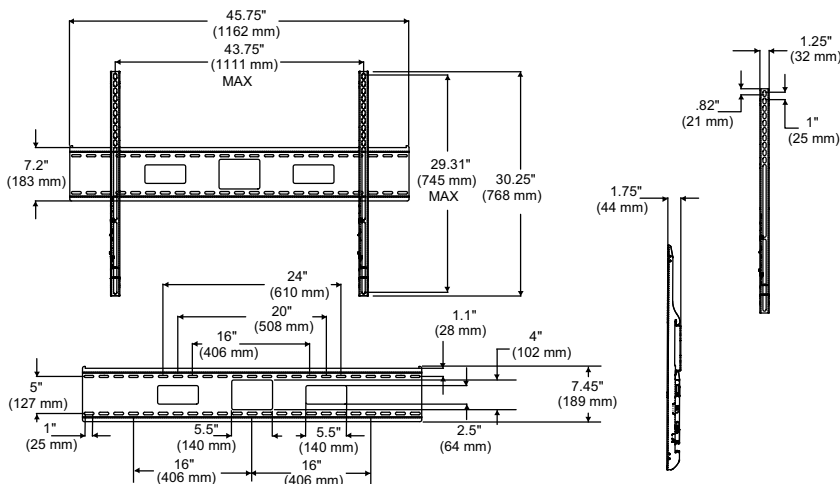

MODELS

Universal Models:

Includes theft resistant hardware for attaching screen to mount

SF680 Black
SF680-S Silver

Includes standard hardware (hex or Phillips) for attaching screen to mount

SF680P Black
SF680P-S Silver

SCREEN ADAPTER

Mounting pattern

Universal Models: 43.75"W x 29.31" H
(1111 x 745 mm)

SPECIFICATIONS

Distance from wall

1.75" (44 mm)

Max load

350 lb (158 kg)

Product Dimensions

(W x H x D)

45.75" x 30.25" x 1.75"
(1162 x 768 x 44 mm)

Mounting Surfaces

Wood stud, concrete, cinder block and metal stud
(Metal stud accessory required)

Ship Weight

16.5 lb (7.48 kg)

CERTIFICATIONS

RoHS
2002/95/EC

ACCESSORIES

ACC615:
6-pack Metal Stud Fastener Kit ..... pg# 126

ACC309:
Video Conference Shelf ..... pg# 110

To verify mount compatibility with any LCD, plasma or projector model use MountFinder™ at www.peerlessmounts.com

CLICK: www.peerlessmounts.com

CALL: 800.865.2112

FAX: 708.865.2941