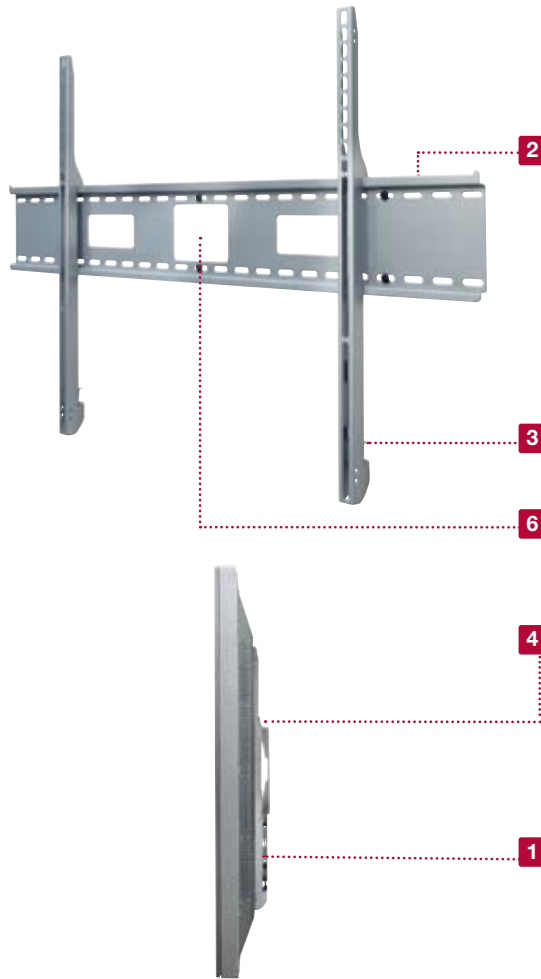

SmartMount® Universal Flat Wall Mount

For 61" to 102" (155-259 cm) LCD and Plasma Screens

1. Low-profile design holds screen only 1.75" (44 mm) from the wall
2. Horizontal screen adjustment up to 12" (304 mm) for centering screen on wall
3. Safety latch ensures screen is securely attached to wall plate
4. Universal screen adapters easily hook onto wall plate for fast installation
5. Fits screens with mounting hole patterns up to 43.75"W and 29.31"H (1111 x 745 mm)
6. Wall plate knockouts provide wall access improving cable management options
7. Supports M10 mounting bolts

For expanded product information and technical data visit www.peerlessmounts.com

TECHNICAL DRAWINGS

MODELS

Universal Models:

Includes theft resistant hardware for attaching screen to mount

SF680 Black
SF680-S Silver

Includes standard hardware (hex or Phillips) for attaching screen to mount

SF680P Black
SF680P-S Silver

SCREEN ADAPTER

Mounting pattern

Universal Models: 43.75"W x 29.31" H
(1111 x 745 mm)

SPECIFICATIONS

Distance from wall

1.75" (44 mm)

Max load

350 lb (158 kg)

Product Dimensions

(W x H x D)

45.75" x 30.25" x 1.75"
(1162 x 768 x 44 mm)

Mounting Surfaces

Wood stud, concrete, cinder block and metal stud
(Metal stud accessory required)