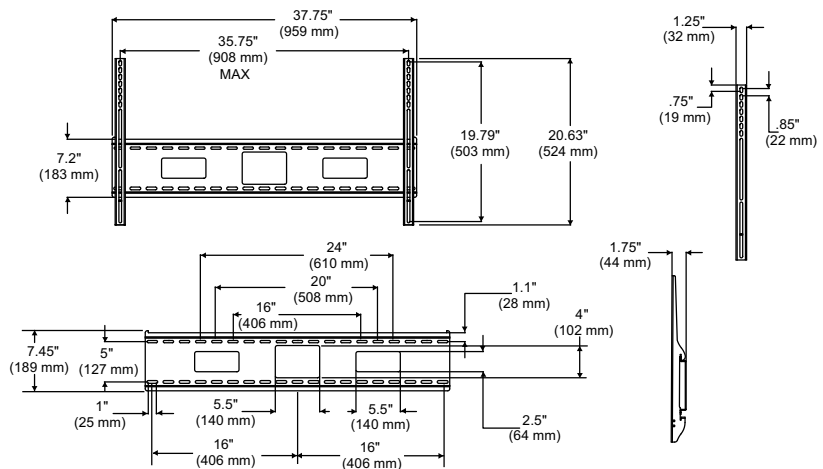

To verify mount compatibility with any LCD, plasma or projector model use MountFinder™ at www.peerlessmounts.com

CLICK: www.peerlessmounts.com

CALL: 800.865.2112

FAX: 708.865.2941