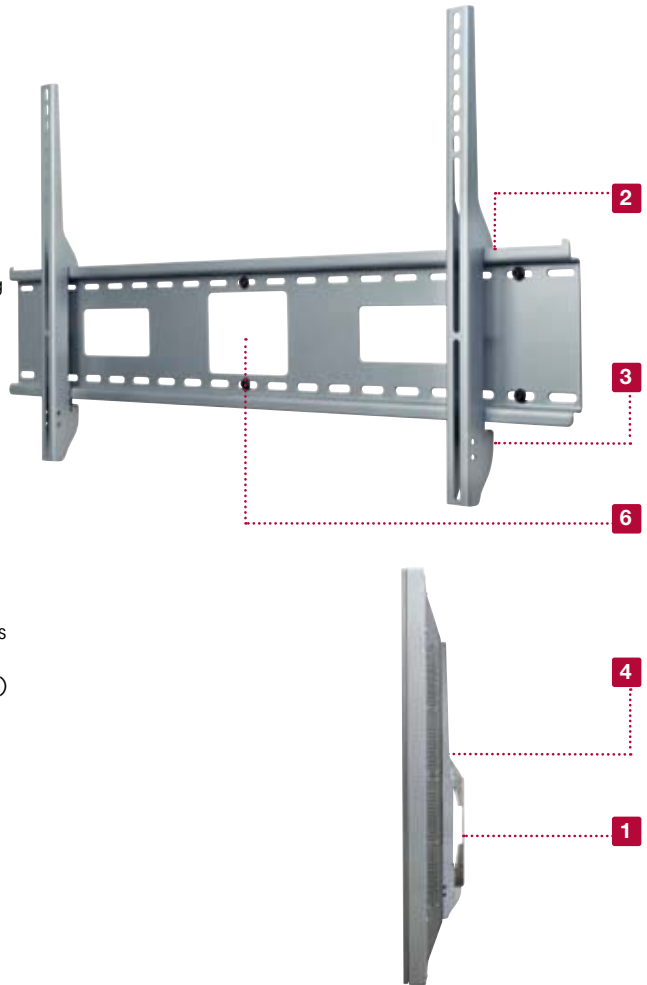

SmartMount® Universal Flat Wall Mount

For 42" to 71" (106-180 cm) LCD and Plasma Screens

MODELS

Universal Models:

Includes theft resistant hardware for attaching screen to mount

SF670 Black
SF670-S Silver

Includes standard hardware (hex or Phillips) for attaching screen to mount

SF670P Black
SF670P-S Silver

SCREEN ADAPTER

Mounting pattern

Universal Models: 35.75" W x 19.79" H
(908 x 503 mm)

SPECIFICATIONS

Distance from wall

1.75" (44 mm)

Max load

250 lb (113 kg)

Product Dimensions (W x H x D)

37.75" x 20.63" x 1.75"
(959 x 524 x 44 mm)

Mounting Surfaces

Wood stud, concrete, cinder block and metal stud
(Metal stud accessory required)

Ship Weight

13.1 lb (5.94 kg)

CERTIFICATIONS

ACCESSORIES

ACC415:
4-pack Metal Stud
Fastener Kit pg# 126

ACC615:
6-pack Metal Stud
Fastener Kit pg# 126

ACC309:
Video Conference Shelf pg# 110

1. Low-profile design holds screen only 1.75" (44 mm) from the wall
2. Horizontal screen adjustment up to 12" (304 mm) for centering screen on wall
3. Easy-glide design ensures screen is securely attached to wall plate
4. Universal screen adapters easily hook onto wall plate for fast installation
5. Fits screens with mounting hole patterns up to 35.75"W and 19.79"H (908 x 503 mm)
6. Wall plate knockouts provide wall access improving cable management options