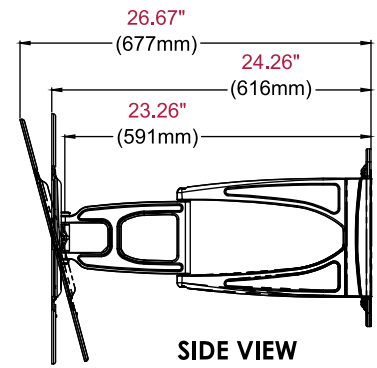

Display size: 37"-60"

Max load: 100lb (45kg)

FEATURES

- Universal mount fits displays with mounting hole patterns up to 825 x 439mm (32.48" x 17.27") and VESA® 200 x 100, 200 x 200, 400 x 200, 400 x 400 and 800 x 400mm compliant
- Arm retracts to only 1.35" (34mm) and extends up to 24.26" (616mm) from the wall
- +15/-5° of One-Touch™ tilt allows for ideal viewing angles without the use of tools
- Up to ±90° of side-to-side swivel
- ±5° of roll offers a simple way to horizontally level the display post-installation
- Double stud wall plate allows for perfect mount placement

FAX: 800.359.6500

peerless-AV®

SUA751PU: Ultra Slim Articulating Wall Arm for 37" to 60" Ultra-thin Displays

Product Specifications

	DIMENSIONS (W x H x D)	PRODUCT WEIGHT	LOAD CAPACITY	FINISH	AVAILABLE COLORS
SUA751PU	35.21" x 19.00" x 1.35"-24.26" (894 x 483 x 34-616mm)	21.5lb (9.75kg)	100lb (45kg)	Gloss	Black

Package Specifications

	PACKAGE SIZE (W x H x D)	PACKAGE SHIP WEIGHT	PACKAGE UPC CODE	PACKAGE CONTENTS	UNITS IN PACKAGE
SUA751PU	17.75" x 2.25" x 36.38" (451 x 57 x 924mm)	25lb (11.34kg)	735029282082	Mount, attachment hardware for display and wall, instructions	1

Accessories

- ACC925: Security Fasteners
- ACC-SB: Soundbar/Center Channel Accessory Mount

All dimensions = inch (mm)

WALL PLATE

VERTICAL ADAPTOR

FRONT VIEW

SIDE VIEW

SIDE VIEW EXTENDED +15°/-5° TILT