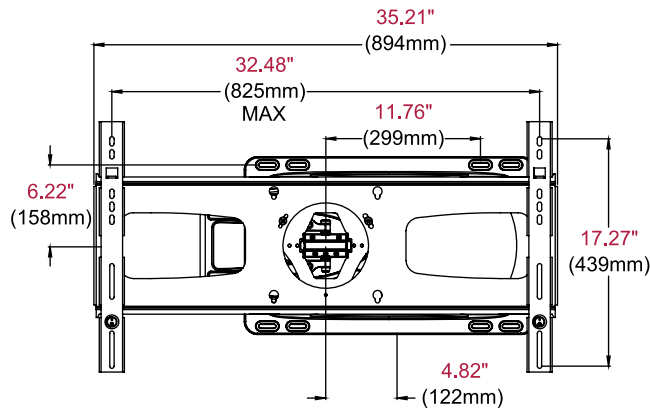

Display size: 37"-60"

Max load: 100lb (45kg)

FEATURES

- Universal mount fits displays with mounting hole patterns up to 825 x 439mm (32.48" x 17.27") and VESA® 200 x 100, 200 x 200, 400 x 200, 400 x 400 and 800 x 400mm compliant
- Arm retracts to only 1.35" (34mm) and extends up to 24.26" (616mm) from the wall
- +15/-5° of One-Touch™ tilt allows for ideal viewing angles without the use of tools
- Up to ±90° of side-to-side swivel
- ±5° of roll offers a simple way to horizontally level the display post-installation
- Double stud wall plate allows for perfect mount placement

FAX: 800.359.6500

peerless-AV®

SUA751PU: Ultra Slim Articulating Wall Arm for 37" to 60" Ultra-thin Displays

Product Specifications

	DIMENSIONS (W x H x D)	PRODUCT WEIGHT	LOAD CAPACITY	FINISH	AVAILABLE COLORS
SUA751PU	35.21" x 19.00" x 1.35"-24.26" (894 x 483 x 34-616mm)	21.5lb (9.75kg)	100lb (45kg)	Gloss	Black

Package Specifications

	PACKAGE SIZE (W x H x D)	PACKAGE SHIP WEIGHT	PACKAGE UPC CODE	PACKAGE CONTENTS	UNITS IN PACKAGE
SUA751PU	17.75" x 2.25" x 36.38" (451 x 57 x 924mm)	25lb (11.34kg)	735029282082	Mount, attachment hardware for display and wall, instructions	1

Accessories

- ACC925: Security Fasteners
- ACC-SB: Soundbar/Center Channel Accessory Mount

All dimensions = inch (mm)

WALL PLATE

VERTICAL ADAPTOR

FRONT VIEW

SIDE VIEW

SIDE VIEW EXTENDED +15°/-5° TILT