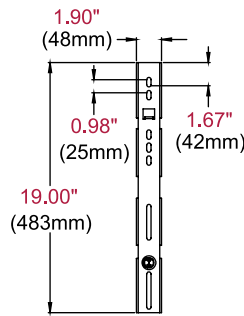

Display size: 37"-60"

Max load: 100lb (45kg)

FEATURES

- Universal mount fits displays with mounting hole patterns up to 825 x 439mm (32.48" x 17.27") and VESA® 200 x 100, 200 x 200, 400 x 200, 400 x 400 and 800 x 400mm compliant
- Arm retracts to only 1.35" (34mm) and extends up to 24.26" (616mm) from the wall
- +15/-5° of One-Touch™ tilt allows for ideal viewing angles without the use of tools
- Up to ±90° of side-to-side swivel
- ±5° of roll offers a simple way to horizontally level the display post-installation
- Double stud wall plate allows for perfect mount placement

FAX: 800.359.6500

peerless-AV®

SUA751PU: Ultra Slim Articulating Wall Arm for 37" to 60" Ultra-thin Displays

Product Specifications

	DIMENSIONS (W x H x D)	PRODUCT WEIGHT	LOAD CAPACITY	FINISH	AVAILABLE COLORS
SUA751PU	35.21" x 19.00" x 1.35"-24.26" (894 x 483 x 34-616mm)	21.5lb (9.75kg)	100lb (45kg)	Gloss	Black

Package Specifications

	PACKAGE SIZE (W x H x D)	PACKAGE SHIP WEIGHT	PACKAGE UPC CODE	PACKAGE CONTENTS	UNITS IN PACKAGE
SUA751PU	17.75" x 2.25" x 36.38" (451 x 57 x 924mm)	25lb (11.34kg)	735029282082	Mount, attachment hardware for display and wall, instructions	1

Accessories

- ACC925: Security Fasteners
- ACC-SB: Soundbar/Center Channel Accessory Mount

All dimensions = inch (mm)

WALL PLATE

VERTICAL ADAPTOR

FRONT VIEW

SIDE VIEW

SIDE VIEW EXTENDED +15°/-5° TILT