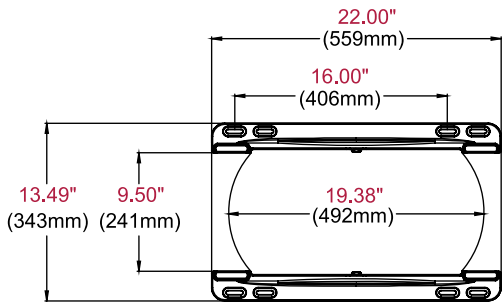

SUA751PU: Ultra Slim Articulating Wall Arm for 37" to 60" Ultra-thin Displays

Product Specifications

	DIMENSIONS (W x H x D)	PRODUCT WEIGHT	LOAD CAPACITY	FINISH	AVAILABLE COLORS
SUA751PU	35.21" x 19.00" x 1.35"-24.26" (894 x 483 x 34-616mm)	21.5lb (9.75kg)	100lb (45kg)	Gloss	Black

Package Specifications

	PACKAGE SIZE (W x H x D)	PACKAGE SHIP WEIGHT	PACKAGE UPC CODE	PACKAGE CONTENTS	UNITS IN PACKAGE
SUA751PU	17.75" x 2.25" x 36.38" (451 x 57 x 924mm)	25lb (11.34kg)	735029282082	Mount, attachment hardware for display and wall, instructions	1

Accessories

- ACC925: Security Fasteners
- ACC-SB: Soundbar/Center Channel Accessory Mount

All dimensions = inch (mm)

WALL PLATE