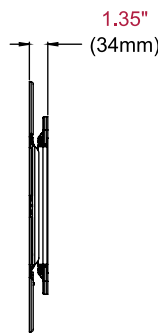

Display size: 37"-60"

Max load: 100lb (45kg)

FEATURES

- Universal mount fits displays with mounting hole patterns up to 825 x 439mm (32.48" x 17.27") and VESA® 200 x 100, 200 x 200, 400 x 200, 400 x 400 and 800 x 400mm compliant
- Arm retracts to only 1.35" (34mm) and extends up to 24.26" (616mm) from the wall
- +15/-5° of One-Touch™ tilt allows for ideal viewing angles without the use of tools
- Up to ±90° of side-to-side swivel
- ±5° of roll offers a simple way to horizontally level the display post-installation
- Double stud wall plate allows for perfect mount placement

FAX: 800.359.6500

peerless-AV®

SUA751PU: Ultra Slim Articulating Wall Arm for 37" to 60" Ultra-thin Displays

Product Specifications

	DIMENSIONS (W x H x D)	PRODUCT WEIGHT	LOAD CAPACITY	FINISH	AVAILABLE COLORS
SUA751PU	35.21" x 19.00" x 1.35"-24.26" (894 x 483 x 34-616mm)	21.5lb (9.75kg)	100lb (45kg)	Gloss	Black

Package Specifications

	PACKAGE SIZE (W x H x D)	PACKAGE SHIP WEIGHT	PACKAGE UPC CODE	PACKAGE CONTENTS	UNITS IN PACKAGE
SUA751PU	17.75" x 2.25" x 36.38" (451 x 57 x 924mm)	25lb (11.34kg)	735029282082	Mount, attachment hardware for display and wall, instructions	1

Accessories

- ACC925: Security Fasteners
- ACC-SB: Soundbar/Center Channel Accessory Mount

All dimensions = inch (mm)

WALL PLATE

VERTICAL ADAPTOR

FRONT VIEW

SIDE VIEW

SIDE VIEW EXTENDED +15°/-5° TILT