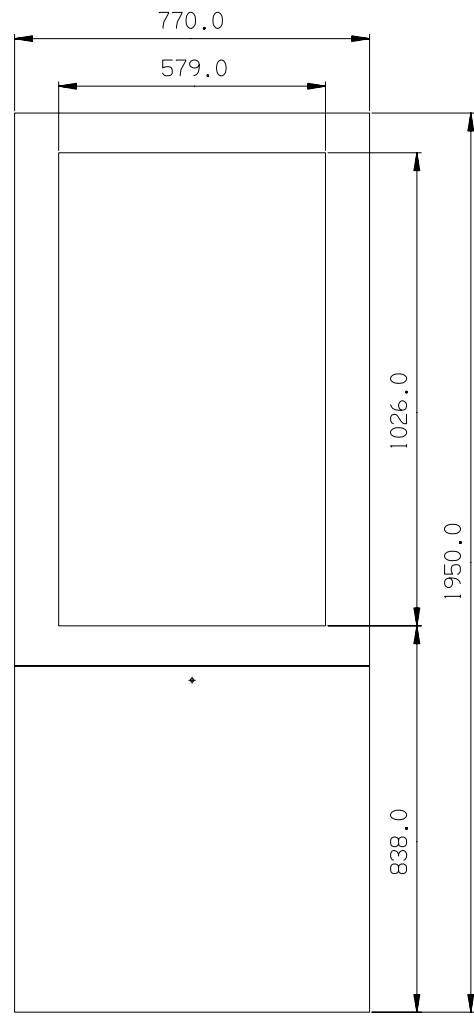

REV. NO.	REV. HISTORY	LTR	ECO NO.	DATE	APPR'L
00	INITIAL RELEASE	-	-	-	H.J.J.KIM

DRAWN	PLANNED	CHECKED	APPROVED	DATE	TITLE	SCALE
S.H.MANG			J.L.MO		H460S	1:1
DESIGNER	PLANNER	CHECKER	APPROVER	DATE	TITLE	SCALE
DESIGNER	PLANNER	CHECKER	APPROVER	DATE	TITLE	SCALE
FILE NAME	FILE CODE	CUSTOMER	PROJECT	DATE	DWG(PART) NO.	SHEET
HYUNDAI					A1