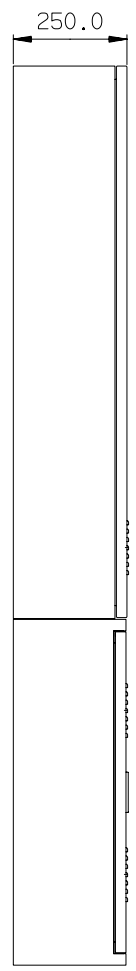

REV. NO.	REV. HISTORY	LTR	ECO NO.	DATE	APPR'L
00	INITIAL RELEASE	-	-	-	H.J.J.KIM

DRAWN	PLANNED	CHECKED	APPROVED	DATE	TITLE	SCALE
S.H.MANG			J.L.MO		H460S	1:1
DESIGNER	PLANNER	CHECKER	APPROVER	DATE	TITLE	SCALE
DESIGNER	PLANNER	CHECKER	APPROVER	DATE	TITLE	SCALE
FILE NAME	FILE CODE	CUSTOMER	PROJECT	DATE	DWG(PART) NO.	SHEET
HYUNDAI					A1