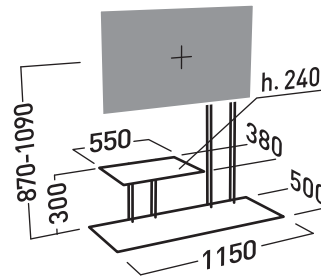

Stiléo

10 YEAR GUARANTEE

With shelf

Stiléo has a pure contemporary lines which showcases very large screens. Moreover its pedestal is made to bear heavy peripherals. The floor stand includes a cable management system and dual manual screen swivelling – swivelling arm and head with offset. Stiléo box includes a lacquered compartment giving it a touch of elegance. Smart and hi-tech, it is perfect for top-of-the-range video-sound systems.

Ref. 002703 GENCOD 318528 002703 3

Stiléo

-  32" - 60"
-  50 KG
-  VESA 200x200 up to 600x400
-  +/- 30°

- shelf for peripherals in black screen-printed 8 mm tempered glass; max. weight: 20 kg
- Steel floor stand and structure; max. weight on pedestal: 60 kg Comes with 2 types of screen mounting (VESA 200x200 to 600x400 max.)
- Adjustable legs