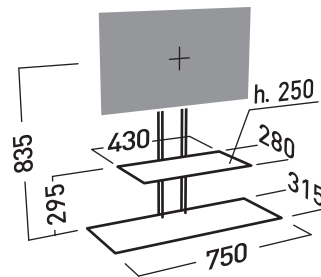

Bebop is a TV column stand with a shelf for peripherals offering 2 screen heights and a cable management system to improve its overall appearance.

Its wooden pedestal is painted with black lacquer and its wide stand gives it added elegance.

- Shelf for peripherals in black screen-printed 6 mm tempered glass; max. weight: 10 kg
- Pedestal made of high-density material with glossy black lacquer
- Steel stand with black epoxy paint
- Stand cover in black epoxy painted steel with satin finish

Ref. 002702 GENCOD 318528 002702 6

19" - 32"

25 KG

VESA
50,75, 100, 200
200X100